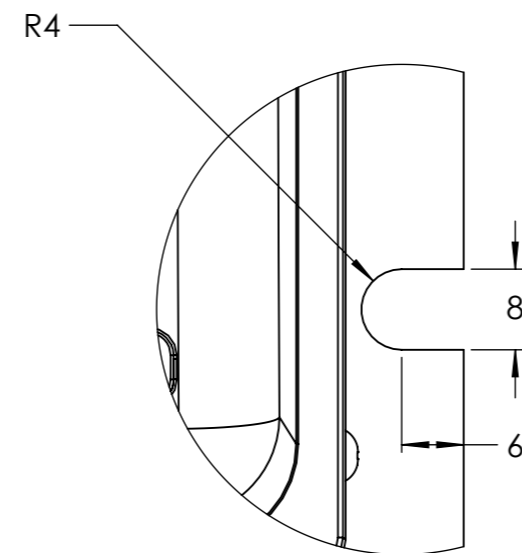

Dimension Drawing - Orion-Large	
ORI121236120	Orion-Tr Smart 12/12-30A (360W) Isolated DC-DC charger
ORI122436120	Orion-Tr Smart 12/24-15A (360W) Isolated DC-DC charger
ORI241236120	Orion-Tr Smart 24/12-30A (360W) Isolated DC-DC charger

DETAIL A
SCALE 2 : 1.5

Dimensions in mm