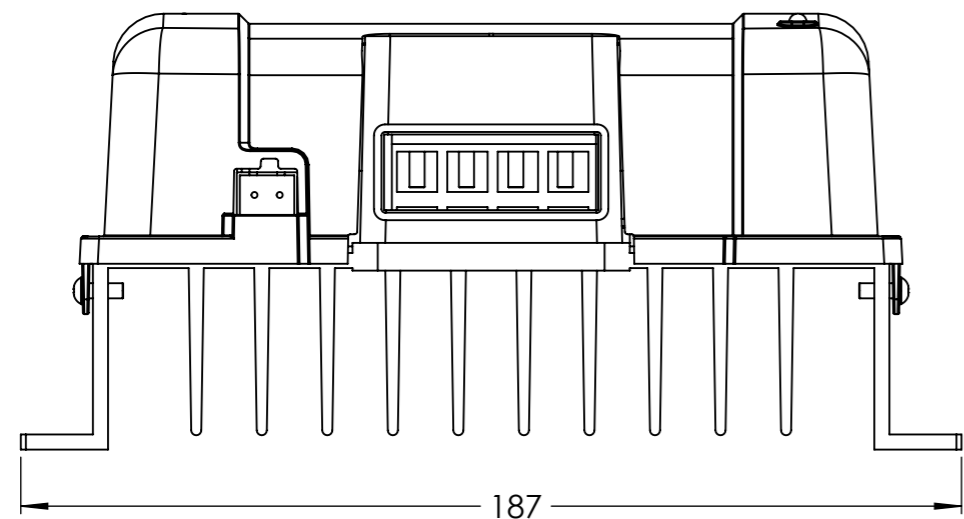

Dimension Drawing - Orion-Large	
ORI121236120	Orion-Tr Smart 12/12-30A (360W) Isolated DC-DC charger
ORI122436120	Orion-Tr Smart 12/24-15A (360W) Isolated DC-DC charger
ORI241236120	Orion-Tr Smart 24/12-30A (360W) Isolated DC-DC charger

DETAIL A
SCALE 2 : 1.5

Dimensions in mm